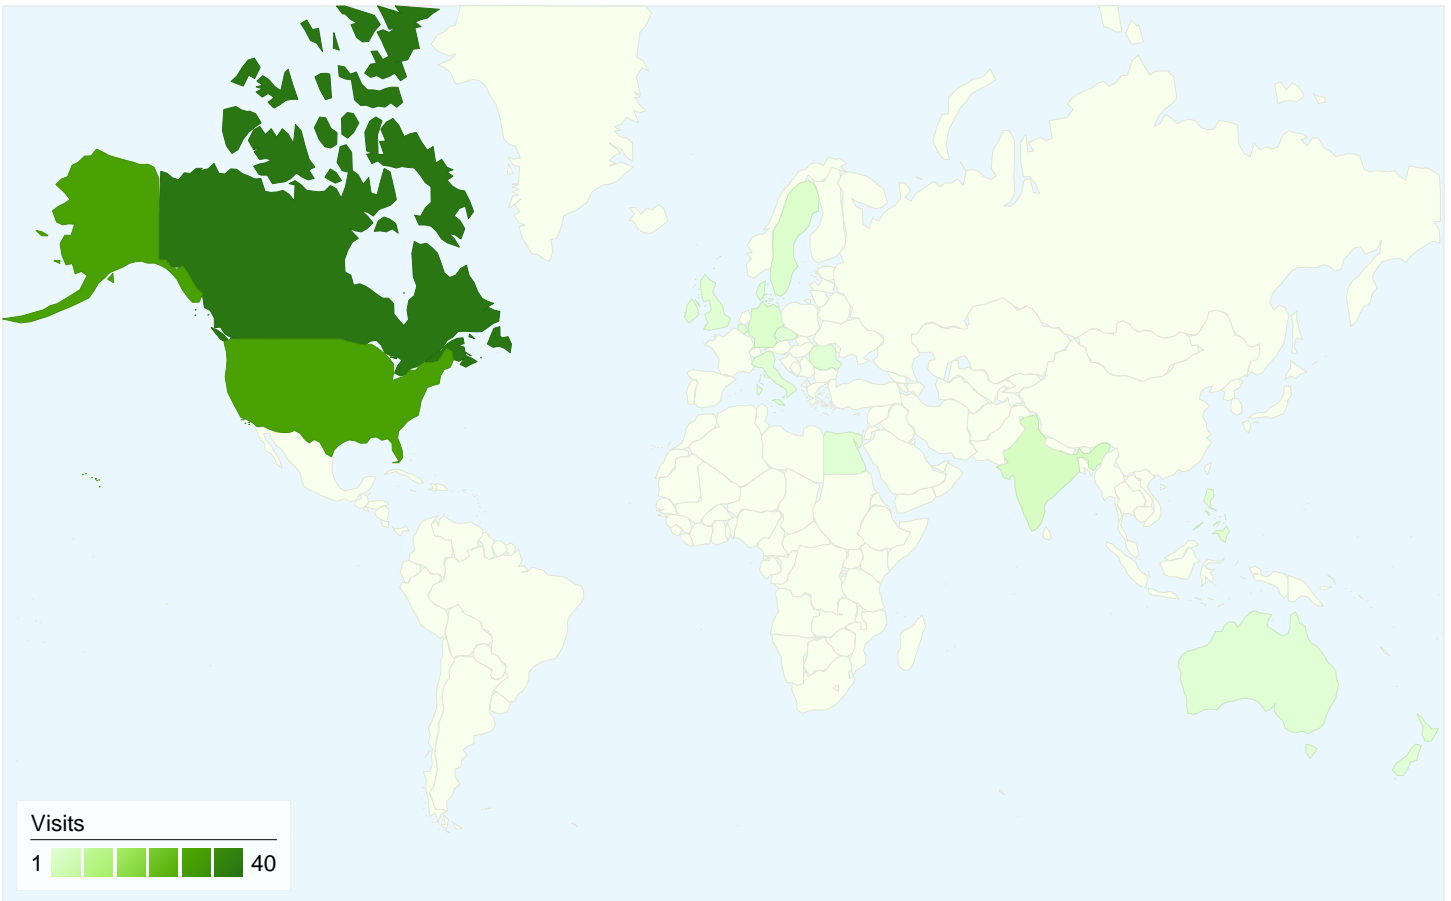

Visitors
46

Map Overlay world

Traffic Sources Overview

Content Overview

Pages	Pageviews	% Pageviews
/	125	79.11%
/checker/	33	20.89%

46 people visited this site

88 Visits

46 Absolute Unique Visitors

All traffic sources sent a total of 88 visits

 45.45% Direct Traffic

 54.55% Referring Sites

 0.00% Search Engines

■ Referring Sites
48.00 (54.55%)
■ Direct Traffic
40.00 (45.45%)

Top Traffic Sources

Sources	Visits	% visits
namepros.com (referral)	48	54.55%
(direct) ((none))	40	45.45%

Keywords	Visits	% visits
There is no data for this view.		

88 visits came from 16 countries/territories

Site Usage

Country/Territory	Visits	Pages/Visit	Avg. Time on Site	% New Visits	Bounce Rate
Visits 88 % of Site Total: 100.00%	Pages/Visit 1.80 Site Avg: 1.80 (0.00%)	Avg. Time on Site 00:02:25 Site Avg: 00:02:25 (0.00%)	% New Visits 52.27% Site Avg: 52.27% (0.00%)	Bounce Rate 64.77% Site Avg: 64.77% (0.00%)	
Canada	40	2.40	00:05:03	10.00%	50.00%
United States	30	1.37	00:00:20	83.33%	73.33%
India	3	1.33	00:00:10	100.00%	66.67%
Sweden	2	1.00	00:00:00	50.00%	100.00%
Germany	2	1.50	00:00:02	100.00%	50.00%
New Zealand	1	1.00	00:00:00	100.00%	100.00%
Czech Republic	1	1.00	00:00:00	100.00%	100.00%
Ireland	1	1.00	00:00:00	100.00%	100.00%
Italy	1	1.00	00:00:00	100.00%	100.00%

Belgium	1	1.00	00:00:00	100.00%	100.00%
					1 - 10 of 16

Pages on this site were viewed a total of 158 times

 158 Pageviews

 103 Unique Views

 64.77% Bounce Rate

Top Content

Pages	Pageviews	% Pageviews
/	125	79.11%
/checker/	33	20.89%