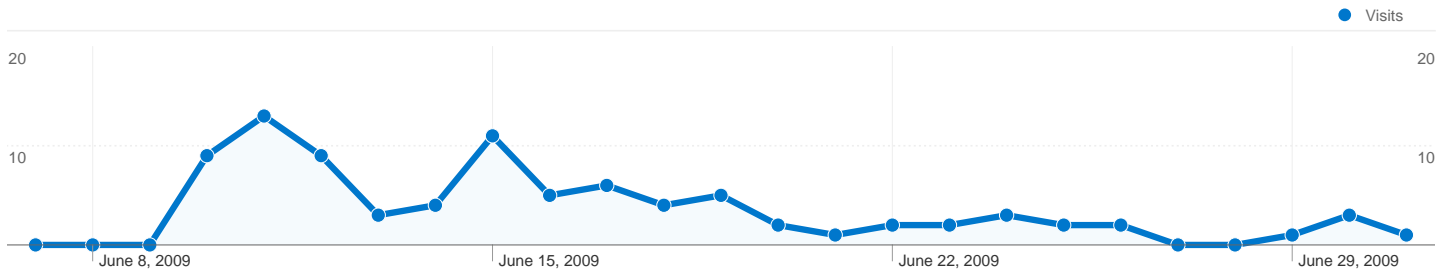

Site Usage

88 Visits

64.77% Bounce Rate

158 Pageviews

00:02:25 Avg. Time on Site

1.80 Pages/Visit

52.27% % New Visits

Visitors Overview

158 Pageviews

1.80 Average Pageviews

00:02:25 Time on Site

64.77% Bounce Rate

52.27% New Visits

Technical Profile

Browser	Visits	% visits	Connection Speed	Visits	% visits
Firefox	56	63.64%	Cable	60	68.18%
Chrome	18	20.45%	DSL	17	19.32%
Internet Explorer	11	12.50%	Unknown	9	10.23%
Safari	2	2.27%	Dialup	1	1.14%
Opera	1	1.14%	T1	1	1.14%

Keywords	Visits	% visits
There is no data for this view.		

88 visits came from 16 countries/territories

Site Usage

Country/Territory	Visits	Pages/Visit	Avg. Time on Site	% New Visits	Bounce Rate
Visits 88 % of Site Total: 100.00%	Pages/Visit 1.80 Site Avg: 1.80 (0.00%)	Avg. Time on Site 00:02:25 Site Avg: 00:02:25 (0.00%)	% New Visits 52.27% Site Avg: 52.27% (0.00%)	Bounce Rate 64.77% Site Avg: 64.77% (0.00%)	
Canada	40	2.40	00:05:03	10.00%	50.00%
United States	30	1.37	00:00:20	83.33%	73.33%
India	3	1.33	00:00:10	100.00%	66.67%
Sweden	2	1.00	00:00:00	50.00%	100.00%
Germany	2	1.50	00:00:02	100.00%	50.00%
New Zealand	1	1.00	00:00:00	100.00%	100.00%
Czech Republic	1	1.00	00:00:00	100.00%	100.00%
Ireland	1	1.00	00:00:00	100.00%	100.00%
Italy	1	1.00	00:00:00	100.00%	100.00%