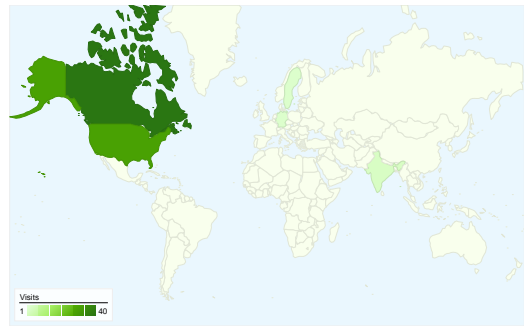

Site Usage

88 Visits

64.77% Bounce Rate

158 Pageviews

00:02:25 Avg. Time on Site

1.80 Pages/Visit

52.27% % New Visits

Visitors Overview

Visitors
46

Map Overlay world

Traffic Sources Overview

Content Overview

Pages	Pageviews	% Pageviews
/	125	79.11%
/checker/	33	20.89%

46 people visited this site

88 Visits

46 Absolute Unique Visitors

Keywords	Visits	% visits
There is no data for this view.		

88 visits came from 16 countries/territories

Site Usage

Country/Territory	Visits	Pages/Visit	Avg. Time on Site	% New Visits	Bounce Rate
Visits 88 % of Site Total: 100.00%	Pages/Visit 1.80 Site Avg: 1.80 (0.00%)	Avg. Time on Site 00:02:25 Site Avg: 00:02:25 (0.00%)	% New Visits 52.27% Site Avg: 52.27% (0.00%)	Bounce Rate 64.77% Site Avg: 64.77% (0.00%)	
Canada	40	2.40	00:05:03	10.00%	50.00%
United States	30	1.37	00:00:20	83.33%	73.33%
India	3	1.33	00:00:10	100.00%	66.67%
Sweden	2	1.00	00:00:00	50.00%	100.00%
Germany	2	1.50	00:00:02	100.00%	50.00%
New Zealand	1	1.00	00:00:00	100.00%	100.00%
Czech Republic	1	1.00	00:00:00	100.00%	100.00%
Ireland	1	1.00	00:00:00	100.00%	100.00%
Italy	1	1.00	00:00:00	100.00%	100.00%

Belgium	1	1.00	00:00:00	100.00%	100.00%
					1 - 10 of 16

Pages on this site were viewed a total of 158 times

 158 Pageviews

 103 Unique Views

 64.77% Bounce Rate

Top Content

Pages	Pageviews	% Pageviews
/	125	79.11%
/checker/	33	20.89%