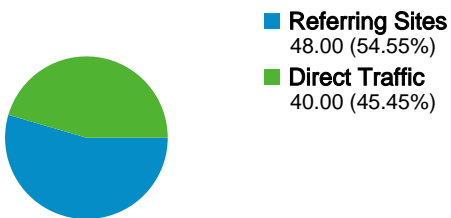

Site Usage

88 Visits

64.77% Bounce Rate

158 Pageviews

00:02:25 Avg. Time on Site

1.80 Pages/Visit

52.27% % New Visits

Visitors Overview

Visitors
46

Map Overlay world

Traffic Sources Overview

Content Overview

Pages	Pageviews	% Pageviews
/	125	79.11%
/checker/	33	20.89%

46 people visited this site

88 Visits

46 Absolute Unique Visitors

Keywords	Visits	% visits
There is no data for this view.		

88 visits came from 16 countries/territories

Site Usage

Country/Territory	Visits	Pages/Visit	Avg. Time on Site	% New Visits	Bounce Rate
Visits 88 % of Site Total: 100.00%	Pages/Visit 1.80 Site Avg: 1.80 (0.00%)	Avg. Time on Site 00:02:25 Site Avg: 00:02:25 (0.00%)	% New Visits 52.27% Site Avg: 52.27% (0.00%)	Bounce Rate 64.77% Site Avg: 64.77% (0.00%)	
Canada	40	2.40	00:05:03	10.00%	50.00%
United States	30	1.37	00:00:20	83.33%	73.33%
India	3	1.33	00:00:10	100.00%	66.67%
Sweden	2	1.00	00:00:00	50.00%	100.00%
Germany	2	1.50	00:00:02	100.00%	50.00%
New Zealand	1	1.00	00:00:00	100.00%	100.00%
Czech Republic	1	1.00	00:00:00	100.00%	100.00%
Ireland	1	1.00	00:00:00	100.00%	100.00%
Italy	1	1.00	00:00:00	100.00%	100.00%

Belgium	1	1.00	00:00:00	100.00%	100.00%
					1 - 10 of 16

Pages on this site were viewed a total of 158 times

 158 Pageviews

 103 Unique Views

 64.77% Bounce Rate

Top Content

Pages	Pageviews	% Pageviews
/	125	79.11%
/checker/	33	20.89%