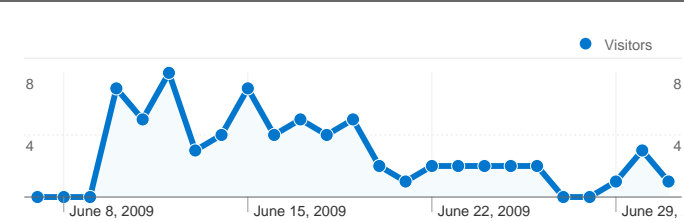

Site Usage

88 Visits

64.77% Bounce Rate

158 Pageviews

00:02:25 Avg. Time on Site

1.80 Pages/Visit

52.27% % New Visits

Visitors Overview

Keywords	Visits	% visits
There is no data for this view.		

88 visits came from 16 countries/territories

Site Usage

Country/Territory	Visits	Pages/Visit	Avg. Time on Site	% New Visits	Bounce Rate
Visits 88 % of Site Total: 100.00%	Pages/Visit 1.80 Site Avg: 1.80 (0.00%)	Avg. Time on Site 00:02:25 Site Avg: 00:02:25 (0.00%)	% New Visits 52.27% Site Avg: 52.27% (0.00%)	Bounce Rate 64.77% Site Avg: 64.77% (0.00%)	
Canada	40	2.40	00:05:03	10.00%	50.00%
United States	30	1.37	00:00:20	83.33%	73.33%
India	3	1.33	00:00:10	100.00%	66.67%
Sweden	2	1.00	00:00:00	50.00%	100.00%
Germany	2	1.50	00:00:02	100.00%	50.00%
New Zealand	1	1.00	00:00:00	100.00%	100.00%
Czech Republic	1	1.00	00:00:00	100.00%	100.00%
Ireland	1	1.00	00:00:00	100.00%	100.00%
Italy	1	1.00	00:00:00	100.00%	100.00%

Belgium	1	1.00	00:00:00	100.00%	100.00%
					1 - 10 of 16

Pages on this site were viewed a total of 158 times

 158 Pageviews

 103 Unique Views

 64.77% Bounce Rate

Top Content

Pages	Pageviews	% Pageviews
/	125	79.11%
/checker/	33	20.89%