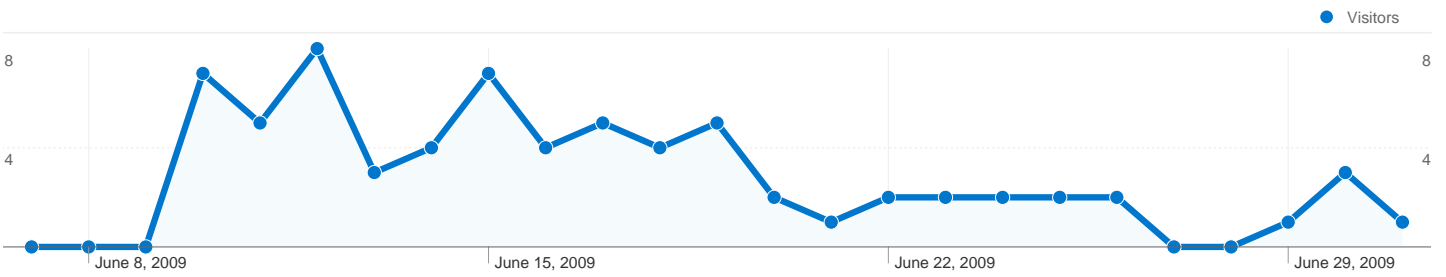

Site Usage

88 Visits

64.77% Bounce Rate

158 Pageviews

00:02:25 Avg. Time on Site

1.80 Pages/Visit

52.27% % New Visits

Visitors Overview

Visitors
46

Map Overlay world

Traffic Sources Overview

Content Overview

Pages	Pageviews	% Pageviews
/	125	79.11%
/checker/	33	20.89%

46 people visited this site

88 Visits

46 Absolute Unique Visitors