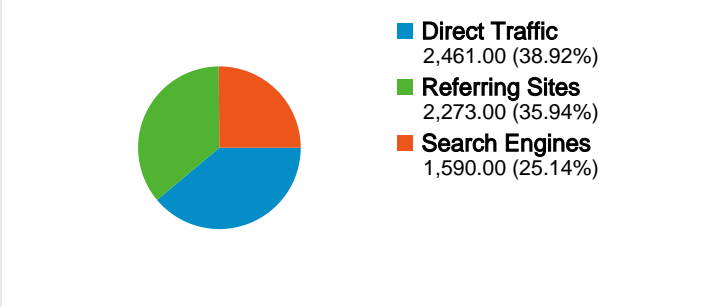

Site Usage

Visitors Overview

Map Overlay world

Traffic Sources Overview

4,320 people visited this site

 **6,324** Visits

 **4,320** Absolute Unique Visitors

 **66,385** Pageviews

All traffic sources sent a total of 6,324 visits

- Direct Traffic**
2,461.00 (38.92%)
- Referring Sites**
2,273.00 (35.94%)
- Search Engines**
1,590.00 (25.14%)

Top Traffic Sources

Sources	Visits	% visits	Keywords	Visits	% visits
(direct) ((none))	2,470	38.93%	asiancams	266	16.67%
google (organic)	1,465	23.09%	asiancamnetwork	105	6.58%
imagefap.com (referral)	1,029	16.22%	live asian cam	84	5.26%
freeadultwebcams.org (referral)	221	3.48%	sweetsakura + cam	67	4.20%
swbb.net (referral)	210	3.31%	www.asiancamnetwork.com	58	3.63%

6,324 visits came from 112 countries/territories

Site Usage

Country/Territory	Visits	Pages/Visit	Avg. Time on Site	% New Visits	Bounce Rate
Visits 6,324 % of Site Total: 100.00%	Pages/Visit 10.50 Site Avg: 10.50 (0.00%)	Avg. Time on Site 00:10:31 Site Avg: 00:10:31 (0.00%)	% New Visits 68.67% Site Avg: 68.31% (0.53%)	Bounce Rate 32.97% Site Avg: 32.97% (0.00%)	
United States	1,915	10.43	00:10:44	61.41%	30.13%
United Kingdom	550	10.00	00:06:38	64.73%	27.45%
Canada	291	6.07	00:04:02	72.85%	43.64%
Netherlands	290	12.98	00:30:14	32.76%	15.52%
China	285	8.90	00:05:32	66.67%	31.23%
Australia	194	5.20	00:13:35	84.54%	45.36%
Germany	186	3.86	00:01:45	94.09%	41.94%
Saudi Arabia	168	27.32	00:32:52	78.57%	3.57%
France	162	17.86	00:19:11	51.85%	35.80%