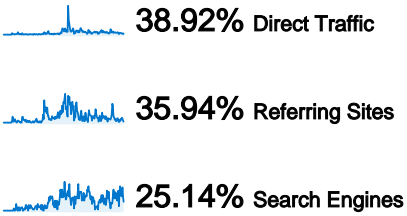

Site Usage

Visitors Overview

Map Overlay world

Traffic Sources Overview

4,320 people visited this site

 **6,324** Visits

 **4,320** Absolute Unique Visitors

 **66,385** Pageviews

 **10.50** Average Pageviews

 **00:10:31** Time on Site

 **32.97%** Bounce Rate

 **68.31%** New Visits

Technical Profile

Browser	Visits	% visits	Connection Speed	Visits	% visits
Internet Explorer	3,512	55.53%	DSL	2,508	39.66%
Firefox	1,946	30.77%	Unknown	2,106	33.30%
Chrome	454	7.18%	Cable	1,406	22.23%
Safari	223	3.53%	T1	171	2.70%
Opera	130	2.06%	Dialup	99	1.57%

All traffic sources sent a total of 6,324 visits

- Direct Traffic**
2,461.00 (38.92%)
- Referring Sites**
2,273.00 (35.94%)
- Search Engines**
1,590.00 (25.14%)

Top Traffic Sources

Sources	Visits	% visits	Keywords	Visits	% visits
(direct) ((none))	2,470	38.93%	asiancams	266	16.67%
google (organic)	1,465	23.09%	asiancamnetwork	105	6.58%
imagefap.com (referral)	1,029	16.22%	live asian cam	84	5.26%
freeadultwebcams.org (referral)	221	3.48%	sweetsakura + cam	67	4.20%
swbb.net (referral)	210	3.31%	www.asiancamnetwork.com	58	3.63%

6,324 visits came from 112 countries/territories

Site Usage

Country/Territory	Visits	Pages/Visit	Avg. Time on Site	% New Visits	Bounce Rate
Visits 6,324 % of Site Total: 100.00%	Pages/Visit 10.50 Site Avg: 10.50 (0.00%)	Avg. Time on Site 00:10:31 Site Avg: 00:10:31 (0.00%)	% New Visits 68.67% Site Avg: 68.31% (0.53%)	Bounce Rate 32.97% Site Avg: 32.97% (0.00%)	
United States	1,915	10.43	00:10:44	61.41%	30.13%
United Kingdom	550	10.00	00:06:38	64.73%	27.45%
Canada	291	6.07	00:04:02	72.85%	43.64%
Netherlands	290	12.98	00:30:14	32.76%	15.52%
China	285	8.90	00:05:32	66.67%	31.23%
Australia	194	5.20	00:13:35	84.54%	45.36%
Germany	186	3.86	00:01:45	94.09%	41.94%
Saudi Arabia	168	27.32	00:32:52	78.57%	3.57%
France	162	17.86	00:19:11	51.85%	35.80%