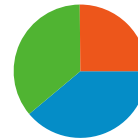

 **10.50** Average Pageviews

 **00:10:31** Time on Site

 **32.97%** Bounce Rate

 **68.31%** New Visits

Technical Profile

Browser	Visits	% visits	Connection Speed	Visits	% visits
Internet Explorer	3,512	55.53%	DSL	2,508	39.66%
Firefox	1,946	30.77%	Unknown	2,106	33.30%
Chrome	454	7.18%	Cable	1,406	22.23%
Safari	223	3.53%	T1	171	2.70%
Opera	130	2.06%	Dialup	99	1.57%

All traffic sources sent a total of 6,324 visits

- Direct Traffic**
2,461.00 (38.92%)
- Referring Sites**
2,273.00 (35.94%)
- Search Engines**
1,590.00 (25.14%)

Top Traffic Sources

Sources	Visits	% visits	Keywords	Visits	% visits
(direct) ((none))	2,470	38.93%	asiancams	266	16.67%
google (organic)	1,465	23.09%	asiancamnetwork	105	6.58%
imagefap.com (referral)	1,029	16.22%	live asian cam	84	5.26%
freeadultwebcams.org (referral)	221	3.48%	sweetsakura + cam	67	4.20%
swbb.net (referral)	210	3.31%	www.asiancamnetwork.com	58	3.63%