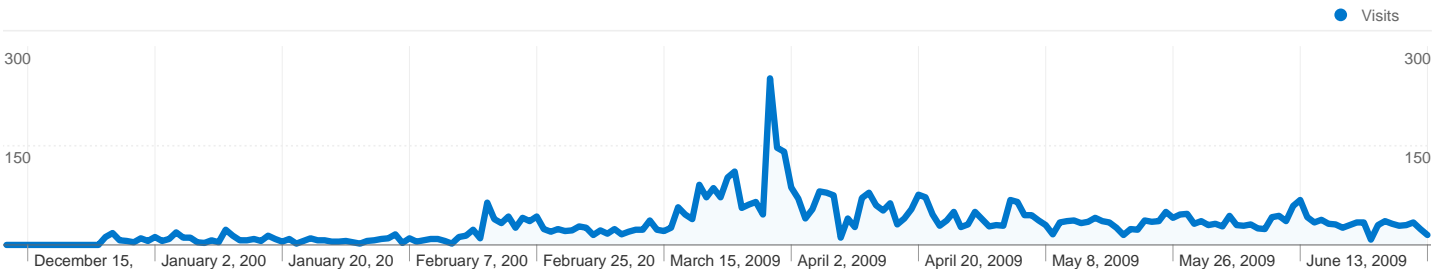

Site Usage

Visitors Overview

Map Overlay world

Traffic Sources Overview

4,320 people visited this site

 **6,324** Visits

 **4,320** Absolute Unique Visitors

 **66,385** Pageviews

 **10.50** Average Pageviews

 **00:10:31** Time on Site

 **32.97%** Bounce Rate

 **68.31%** New Visits

Technical Profile

Browser	Visits	% visits	Connection Speed	Visits	% visits
Internet Explorer	3,512	55.53%	DSL	2,508	39.66%
Firefox	1,946	30.77%	Unknown	2,106	33.30%
Chrome	454	7.18%	Cable	1,406	22.23%
Safari	223	3.53%	T1	171	2.70%
Opera	130	2.06%	Dialup	99	1.57%

All traffic sources sent a total of 6,324 visits

- Direct Traffic**
2,461.00 (38.92%)
- Referring Sites**
2,273.00 (35.94%)
- Search Engines**
1,590.00 (25.14%)

Top Traffic Sources

Sources	Visits	% visits	Keywords	Visits	% visits
(direct) ((none))	2,470	38.93%	asiancams	266	16.67%
google (organic)	1,465	23.09%	asiancamnetwork	105	6.58%
imagefap.com (referral)	1,029	16.22%	live asian cam	84	5.26%
freeadultwebcams.org (referral)	221	3.48%	sweetsakura + cam	67	4.20%
swbb.net (referral)	210	3.31%	www.asiancamnetwork.com	58	3.63%

6,324 visits came from 112 countries/territories

Site Usage

Country/Territory	Visits	Pages/Visit	Avg. Time on Site	% New Visits	Bounce Rate
Visits 6,324 % of Site Total: 100.00%	Pages/Visit 10.50 Site Avg: 10.50 (0.00%)	Avg. Time on Site 00:10:31 Site Avg: 00:10:31 (0.00%)	% New Visits 68.67% Site Avg: 68.31% (0.53%)	Bounce Rate 32.97% Site Avg: 32.97% (0.00%)	
United States	1,915	10.43	00:10:44	61.41%	30.13%
United Kingdom	550	10.00	00:06:38	64.73%	27.45%
Canada	291	6.07	00:04:02	72.85%	43.64%
Netherlands	290	12.98	00:30:14	32.76%	15.52%
China	285	8.90	00:05:32	66.67%	31.23%
Australia	194	5.20	00:13:35	84.54%	45.36%
Germany	186	3.86	00:01:45	94.09%	41.94%
Saudi Arabia	168	27.32	00:32:52	78.57%	3.57%
France	162	17.86	00:19:11	51.85%	35.80%