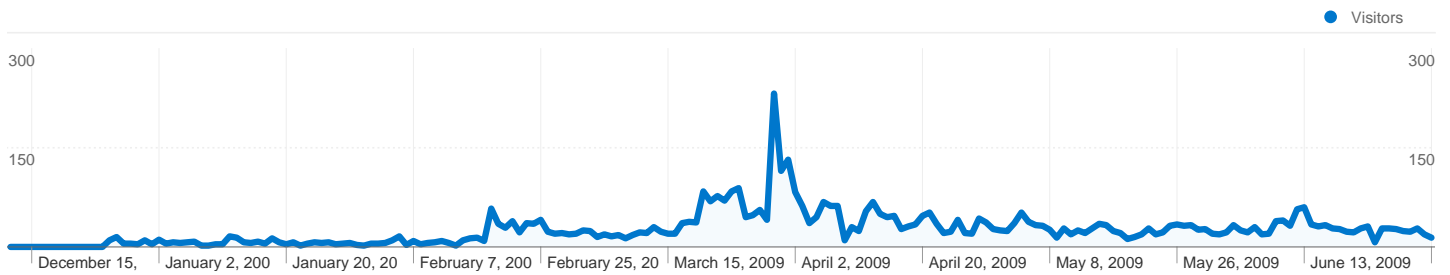

Site Usage

Visitors Overview

Map Overlay world

Traffic Sources Overview

4,320 people visited this site

 **6,324** Visits

 **4,320** Absolute Unique Visitors

 **66,385** Pageviews

All traffic sources sent a total of 6,324 visits

- Direct Traffic**
2,461.00 (38.92%)
- Referring Sites**
2,273.00 (35.94%)
- Search Engines**
1,590.00 (25.14%)

Top Traffic Sources

Sources	Visits	% visits	Keywords	Visits	% visits
(direct) ((none))	2,470	38.93%	asiancams	266	16.67%
google (organic)	1,465	23.09%	asiancamnetwork	105	6.58%
imagefap.com (referral)	1,029	16.22%	live asian cam	84	5.26%
freeadultwebcams.org (referral)	221	3.48%	sweetsakura + cam	67	4.20%
swbb.net (referral)	210	3.31%	www.asiancamnetwork.com	58	3.63%

6,324 visits came from 112 countries/territories

Site Usage

Country/Territory	Visits	Pages/Visit	Avg. Time on Site	% New Visits	Bounce Rate
Visits 6,324 % of Site Total: 100.00%	Pages/Visit 10.50 Site Avg: 10.50 (0.00%)	Avg. Time on Site 00:10:31 Site Avg: 00:10:31 (0.00%)	% New Visits 68.67% Site Avg: 68.31% (0.53%)	Bounce Rate 32.97% Site Avg: 32.97% (0.00%)	
United States	1,915	10.43	00:10:44	61.41%	30.13%
United Kingdom	550	10.00	00:06:38	64.73%	27.45%
Canada	291	6.07	00:04:02	72.85%	43.64%
Netherlands	290	12.98	00:30:14	32.76%	15.52%
China	285	8.90	00:05:32	66.67%	31.23%
Australia	194	5.20	00:13:35	84.54%	45.36%
Germany	186	3.86	00:01:45	94.09%	41.94%
Saudi Arabia	168	27.32	00:32:52	78.57%	3.57%
France	162	17.86	00:19:11	51.85%	35.80%