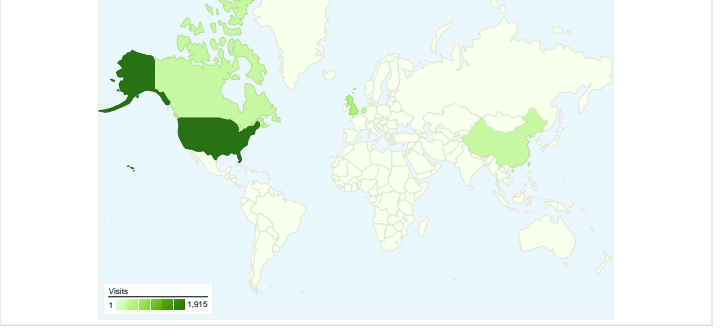

Site Usage

Visitors Overview

Map Overlay world

Traffic Sources Overview

4,320 people visited this site

 **6,324** Visits

 **4,320** Absolute Unique Visitors

 **66,385** Pageviews

All traffic sources sent a total of 6,324 visits

- Direct Traffic**
2,461.00 (38.92%)
- Referring Sites**
2,273.00 (35.94%)
- Search Engines**
1,590.00 (25.14%)

Top Traffic Sources

Sources	Visits	% visits	Keywords	Visits	% visits
(direct) ((none))	2,470	38.93%	asiancams	266	16.67%
google (organic)	1,465	23.09%	asiancamnetwork	105	6.58%
imagefap.com (referral)	1,029	16.22%	live asian cam	84	5.26%
freeadultwebcams.org (referral)	221	3.48%	sweetsakura + cam	67	4.20%
swbb.net (referral)	210	3.31%	www.asiancamnetwork.com	58	3.63%

6,324 visits came from 112 countries/territories

Site Usage

Country/Territory	Visits	Pages/Visit	Avg. Time on Site	% New Visits	Bounce Rate
Visits 6,324 % of Site Total: 100.00%	Pages/Visit 10.50 Site Avg: 10.50 (0.00%)	Avg. Time on Site 00:10:31 Site Avg: 00:10:31 (0.00%)	% New Visits 68.67% Site Avg: 68.31% (0.53%)	Bounce Rate 32.97% Site Avg: 32.97% (0.00%)	
United States	1,915	10.43	00:10:44	61.41%	30.13%
United Kingdom	550	10.00	00:06:38	64.73%	27.45%
Canada	291	6.07	00:04:02	72.85%	43.64%
Netherlands	290	12.98	00:30:14	32.76%	15.52%
China	285	8.90	00:05:32	66.67%	31.23%
Australia	194	5.20	00:13:35	84.54%	45.36%
Germany	186	3.86	00:01:45	94.09%	41.94%
Saudi Arabia	168	27.32	00:32:52	78.57%	3.57%
France	162	17.86	00:19:11	51.85%	35.80%