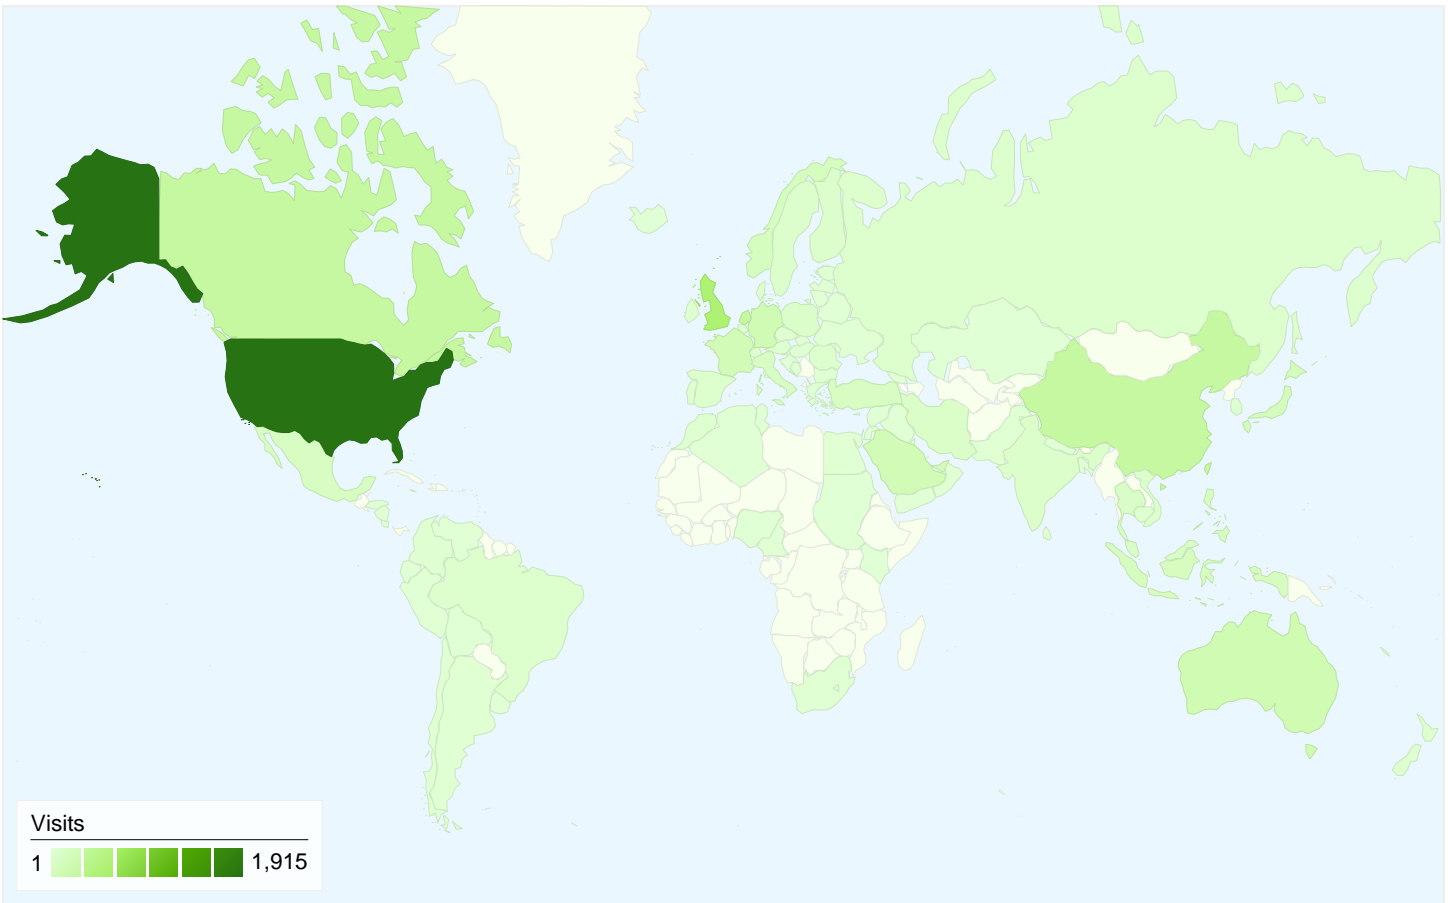

Site Usage

Visitors Overview

Map Overlay world

Traffic Sources Overview

4,320 people visited this site

 **6,324** Visits

 **4,320** Absolute Unique Visitors

 **66,385** Pageviews

All traffic sources sent a total of 6,324 visits

- Direct Traffic**
2,461.00 (38.92%)
- Referring Sites**
2,273.00 (35.94%)
- Search Engines**
1,590.00 (25.14%)

Top Traffic Sources

Sources	Visits	% visits	Keywords	Visits	% visits
(direct) ((none))	2,470	38.93%	asiancams	266	16.67%
google (organic)	1,465	23.09%	asiancamnetwork	105	6.58%
imagefap.com (referral)	1,029	16.22%	live asian cam	84	5.26%
freeadultwebcams.org (referral)	221	3.48%	sweetsakura + cam	67	4.20%
swbb.net (referral)	210	3.31%	www.asiancamnetwork.com	58	3.63%

6,324 visits came from 112 countries/territories

Site Usage

Country/Territory	Visits	Pages/Visit	Avg. Time on Site	% New Visits	Bounce Rate
Visits 6,324 % of Site Total: 100.00%	Pages/Visit 10.50 Site Avg: 10.50 (0.00%)	Avg. Time on Site 00:10:31 Site Avg: 00:10:31 (0.00%)	% New Visits 68.67% Site Avg: 68.31% (0.53%)	Bounce Rate 32.97% Site Avg: 32.97% (0.00%)	
United States	1,915	10.43	00:10:44	61.41%	30.13%
United Kingdom	550	10.00	00:06:38	64.73%	27.45%
Canada	291	6.07	00:04:02	72.85%	43.64%
Netherlands	290	12.98	00:30:14	32.76%	15.52%
China	285	8.90	00:05:32	66.67%	31.23%
Australia	194	5.20	00:13:35	84.54%	45.36%
Germany	186	3.86	00:01:45	94.09%	41.94%
Saudi Arabia	168	27.32	00:32:52	78.57%	3.57%
France	162	17.86	00:19:11	51.85%	35.80%