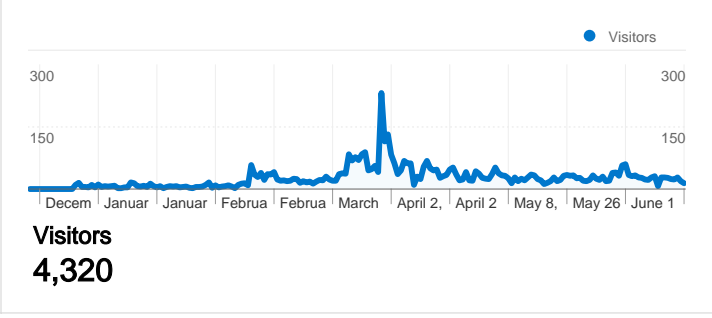

Site Usage

Visitors Overview

Map Overlay world

Traffic Sources Overview

4,320 people visited this site

 **6,324** Visits

 **4,320** Absolute Unique Visitors

 **66,385** Pageviews

All traffic sources sent a total of 6,324 visits

- Direct Traffic**
2,461.00 (38.92%)
- Referring Sites**
2,273.00 (35.94%)
- Search Engines**
1,590.00 (25.14%)

Top Traffic Sources

Sources	Visits	% visits	Keywords	Visits	% visits
(direct) ((none))	2,470	38.93%	asiancams	266	16.67%
google (organic)	1,465	23.09%	asiancamnetwork	105	6.58%
imagefap.com (referral)	1,029	16.22%	live asian cam	84	5.26%
freeadultwebcams.org (referral)	221	3.48%	sweetsakura + cam	67	4.20%
swbb.net (referral)	210	3.31%	www.asiancamnetwork.com	58	3.63%

6,324 visits came from 112 countries/territories

Site Usage

Country/Territory	Visits	Pages/Visit	Avg. Time on Site	% New Visits	Bounce Rate
Visits 6,324 % of Site Total: 100.00%	Pages/Visit 10.50 Site Avg: 10.50 (0.00%)	Avg. Time on Site 00:10:31 Site Avg: 00:10:31 (0.00%)	% New Visits 68.67% Site Avg: 68.31% (0.53%)	Bounce Rate 32.97% Site Avg: 32.97% (0.00%)	
United States	1,915	10.43	00:10:44	61.41%	30.13%
United Kingdom	550	10.00	00:06:38	64.73%	27.45%
Canada	291	6.07	00:04:02	72.85%	43.64%
Netherlands	290	12.98	00:30:14	32.76%	15.52%
China	285	8.90	00:05:32	66.67%	31.23%
Australia	194	5.20	00:13:35	84.54%	45.36%
Germany	186	3.86	00:01:45	94.09%	41.94%
Saudi Arabia	168	27.32	00:32:52	78.57%	3.57%
France	162	17.86	00:19:11	51.85%	35.80%